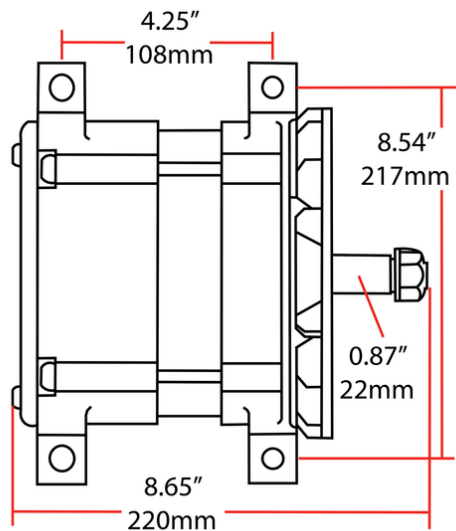

### Output Curve

## PRODUCT SPECIFICATIONS

SPECIFICATION	822-50220
System Voltage	24V
Rated Output	150A
Ground	Negative
Construction	Brushless
One Wire	Self-Excited
R Terminal	1/4"
B+ Terminal	5/16"
D+ / Indicator Light	With Lead and Plug Connector
Temperature Limits	Low -40°C / -40°F High 93°C / 200°F
RPM Limits	10,000 RPM continuous
Weight	26.5lbs/12.2kg
Replaces	Denso: 021080-0690 MCI: 07-03-1303 Prestolite/Leece Neville: BLP3250H-MP, BLP3384H-MP