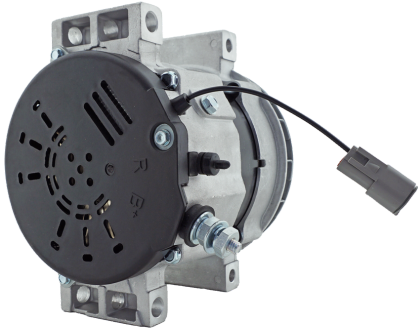

## Alternator for MCI Coaches

**24V-150A**  
**#822-50220**

**DEPENDABILITY**

**QUALITY & EXCELLENCE**

**LESS INVENTORY**

## PRODUCT SPECIFICATIONS

SPECIFICATION	822-50220
System Voltage	24V
Rated Output	150A
Ground	Negative
Construction	Brushless
One Wire	Self-Excited
R Terminal	1/4"
B+ Terminal	5/16"
D+ / Indicator Light	With Lead and Plug Connector
Temperature Limits	Low -40°C / -40°F High 93°C / 200°F
RPM Limits	10,000 RPM continuous
Weight	26.5lbs/12.2kg
Replaces	Denso: 021080-0690 MCI: 07-03-1303 Prestolite/Leece Neville: BLP3250H-MP, BLP3384H-MP