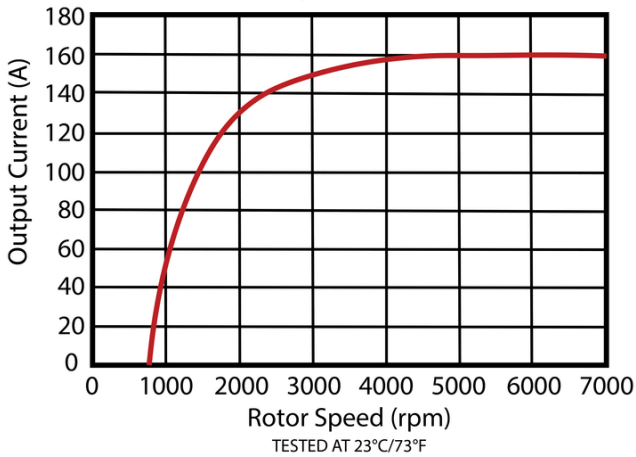

### Output Curve

## PRODUCT SPECIFICATIONS

SPECIFICATION	822-50220
System Voltage	24V
Rated Output	150A
Ground	Negative
Construction	Brushless
One Wire	Self-Excited
R Terminal	1/4"
B+ Terminal	5/16"
D+ / Indicator Light	With Lead and Plug Connector
Temperature Limits	Low -40°C / -40°F High 93°C / 200°F
RPM Limits	10,000 RPM continuous
Weight	26.5lbs/12.2kg
Replaces	Denso: 021080-0690 MCI: 07-03-1303 Prestolite/Leece Neville: BLP3250H-MP, BLP3384H-MP